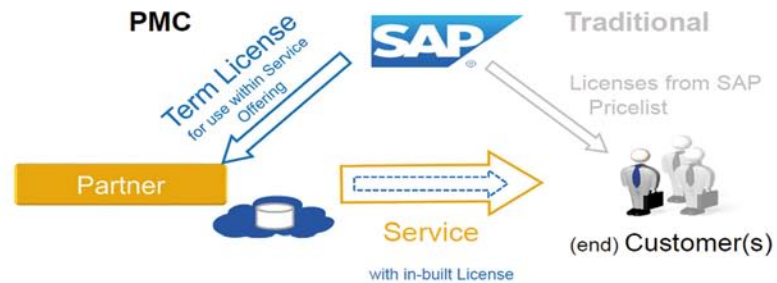

About BI

Business Intelligence is SAP product , majorly focuses on providing its customers/organizations with a user friendly and useful form of representing data that could be helpful for analyses and making business decisions.

BI/BO is an application used for giving meaning to raw data of an organization. The raw data is cleansed, stored and applied with business logics to be useful for enterprise users to make better business decisions.

One Product , Unlimited Solutions

PMC Partner Programme

Incorporating SAP software into Partner's Service Offerings

Faster Deployment

Frequent Innovation